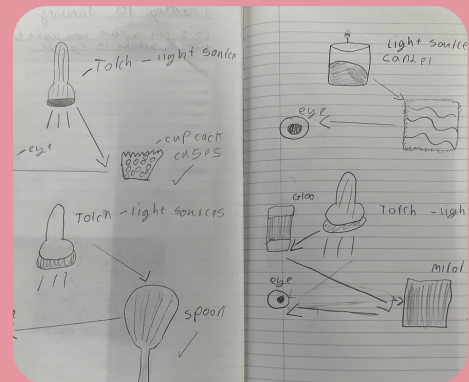

As part of their PSHE this week, our KS1 boys have been learning about healthy bodies and teeth. They set up their own experiment using egg shells, orange juice, coke and water to look at the affect these have on our teeth.